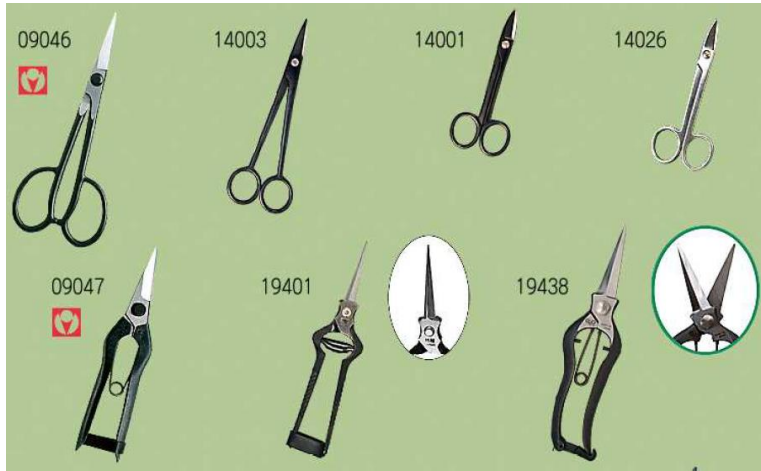

Bonsai tool set 5pcs. with its case

More than 150 kinds of scissors, shears, cutters & knives

Pruning saws

Brushes & brooms

Various kinds & thickness of wires

Turning tables

Root picks

etc.

Tools

Feel free to ask for a catalog of bonsai, ikebana and gardening!

登録 剛光
TSUYOMITSU

“Tsuyomitsu” marked items for bonsai!

Ikebana items!

Gardening items!

Tools

Finest bonsai tools!