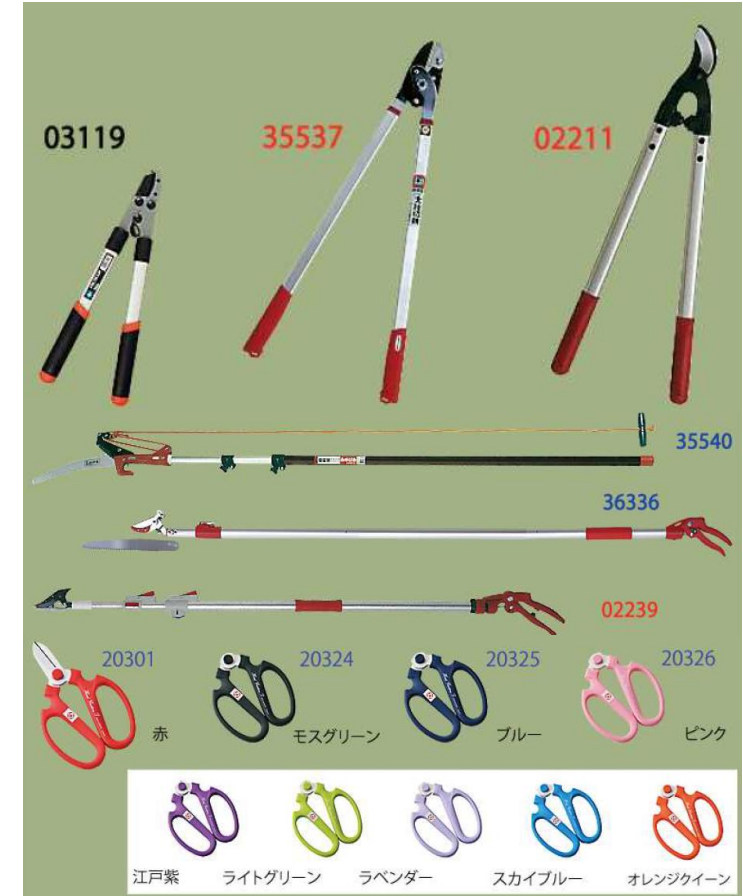

Tools

Feel free to ask for a catalog of bonsai, ikebana and gardening!

登録 剛光
TSUYOMITSU

“Tsuyomitsu” marked items for bonsai!

Ikebana items!

Gardening items!

Tools

Finest bonsai tools!

This bonsai tool set #31 with 9 pcs. is used by the Japanese Emperor and the Queen Elizabeth.

** Save the image and Print it for the actual size picture.*

Fertilizer

If you are interested in other fertilizers, let me know!
We will search it for you!