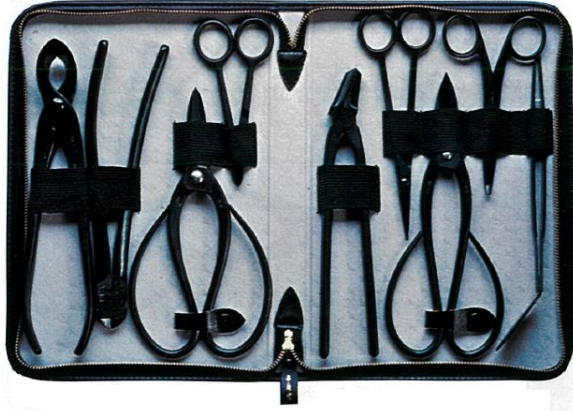

This bonsai tool set #31 with 9 pcs. is used by the Japanese Emperor and the Queen Elizabeth.

** Save the image and Print it for the actual size picture.*

Fertilizer

If you are interested in other fertilizers, let me know!
We will search it for you!