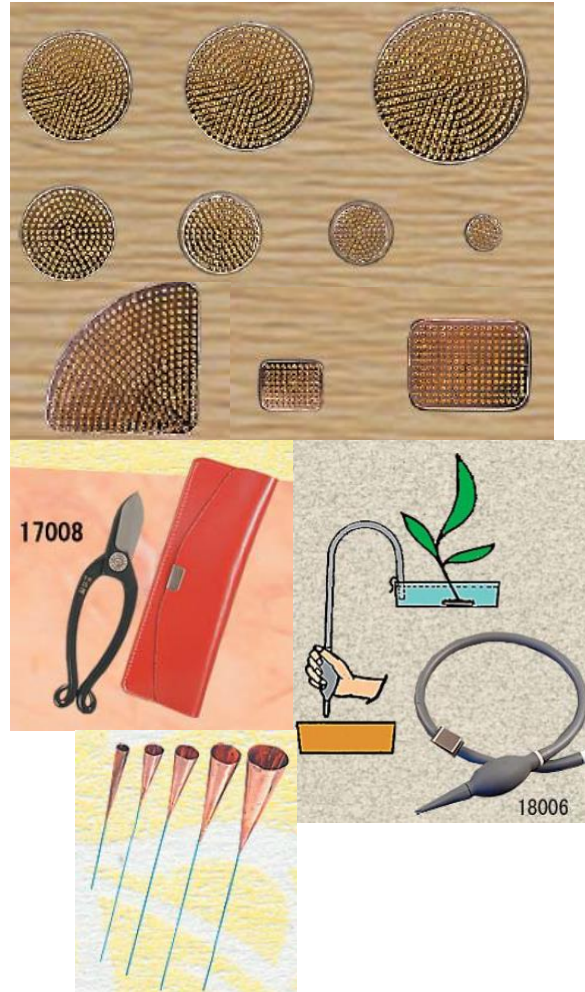

Bonsai tool set 5pcs. with its case

More than 150 kinds of scissors, shears, cutters & knives

Pruning saws

Brushes & brooms

Various kinds & thickness of wires

Turning tables

Root picks

etc.

Tools

Feel free to ask for a catalog of bonsai, ikebana and gardening!

登録 剛光
TSUYOMITSU

“Tsuyomitsu” marked items for bonsai!

Ikebana items!

Gardening items!

Tools

Finest bonsai tools!

This bonsai tool set #31 with 9 pcs. is used by the Japanese Emperor and the Queen Elizabeth.

** Save the image and Print it for the actual size picture.*

Fertilizer

If you are interested in other fertilizers, let me know!
We will search it for you!